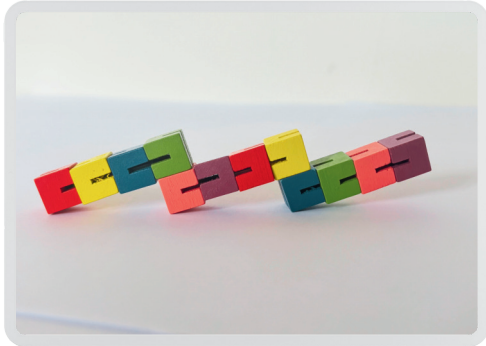

Fidget Tool

Sand Timer

Torch

Egg Shaker

**“Today I would
like to visit...”**

Sensory Backpack Information

We hope this backpack makes your visit more enjoyable and helps you to keep calm as you explore.

Included in this backpack is: