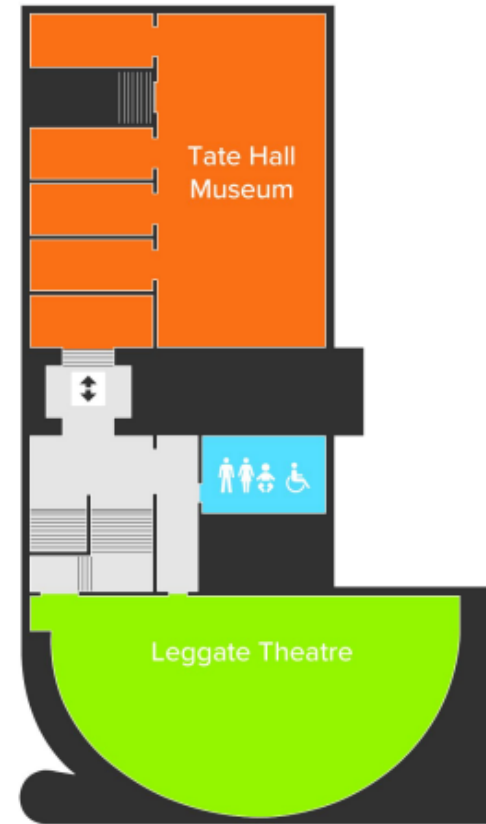

GROUND FLOOR

FIRST FLOOR

SECOND FLOOR

- Waterhouse Café
- Welcome Desk
- Toilets
- Shop
- Baby changing
- Lift
- Lockers

For the Lift

Press 0 for the Ground Floor

Press 1 for the Galleries

Press L2 for the Leggate Lecture Theatre

Press U2 for the Tate Hall Museum